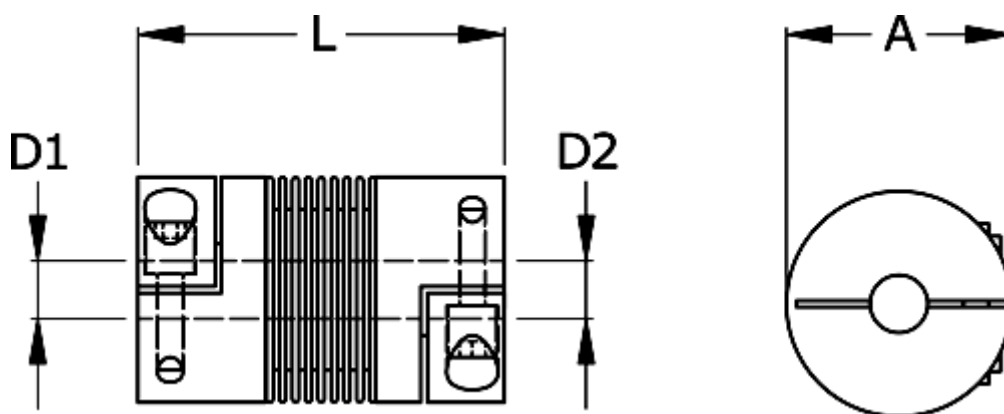

Data Sheet

Article number: 3330200200381414

Description: Bellow coupling type 2 size20
Length 38 mm, bore 14/14 mm

Measures

| | |
|----------------------|------|
| A | = 25 |
| D1 | = 14 |
| D2 | = 14 |
| L | = 38 |
| Nom. torque NM (Tkn) | = 2 |